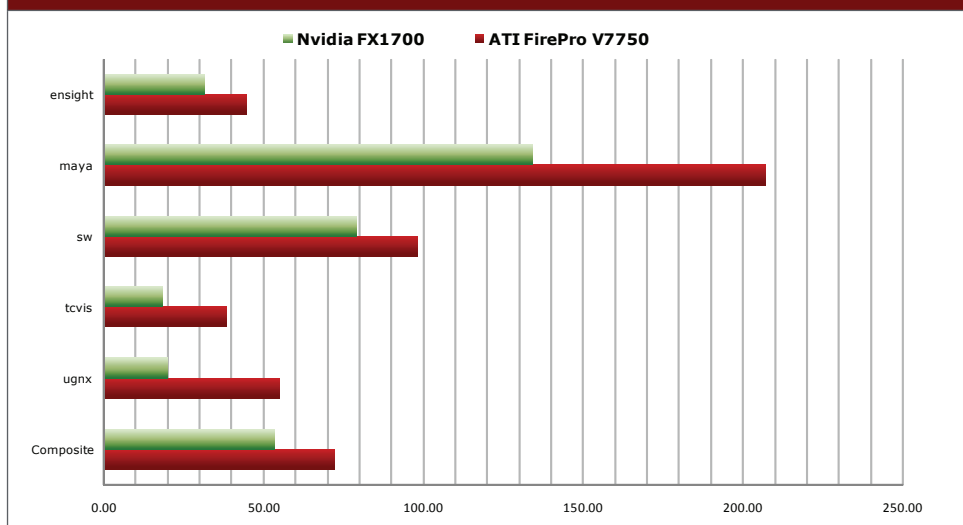

ATI FirePro™ Performance Data Comparisons

Average of all eight SPECviewPerf 10 tests using Nvidia published scores. <http://nvidia.com/object/fo_11761.html>