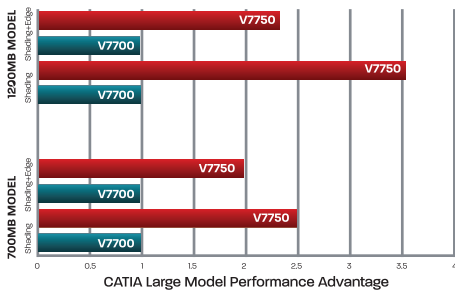

### Accelerate the Wonder

- **Twice the memory over the prior generation\***
- **True 30-bit display pipeline\*\***  
(10-bit per RGB)
- **Low power consumption**
- **Single card slot solution**

\* Compared with ATI FireGL™ V7600  
\*\* Requires 30-bit monitor for true 30-bit color display