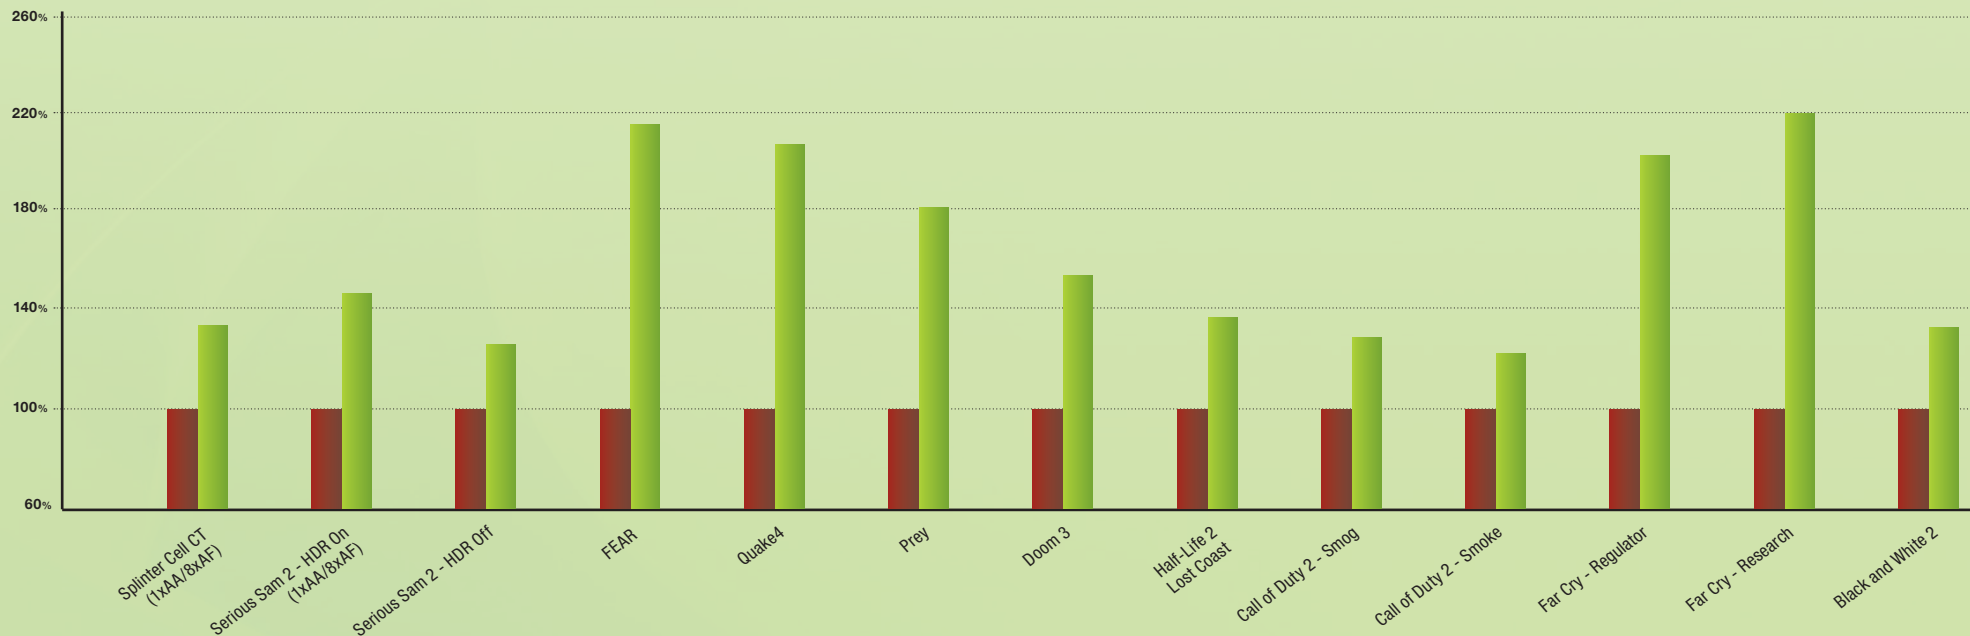

NVIDIA® GeForce® 7900 GS | Sell Sheet

Product Segment: Performance

Amazing price performance with full support for NVIDIA® SLI™ technology

Key Messages

- Ultra-realistic gaming experiences at resolutions up to 2560 x 1600
- Smooth, high-definition video playback with NVIDIA® PureVideo™ HD* technology
- 256-bit memory interface and fast GDDR3 memory
- Enables a premium Windows Vista™ user experience

*Available on select GeForce 7900 GS GPUs only

Performance Summary

Designed for extreme HD gaming, NVIDIA® GeForce® 7900 GS GPUs deliver the most graphics performance bang for the buck, including ultra-realistic gaming experiences and resolutions up to 2560 X 1600. A 256-bit memory interface and fast GDDR3 memory enable blazing graphics performance at maximum quality settings. The GeForce 7900 GS also delivers smooth high-definition video and crisp picture quality using PureVideo™ HD* technology.

■ Radeon X1800 GTO   ■ GeForce 7900 GS

*All benchmarks at 1600x1200 resolution 4xAA/8xAF unless otherwise specified. Benchmarks obtained on a 2.67GHz Core 2 Duo Platform using Forceware 91.47 and Catalyst 6.8 Drivers

Product Segment

Enthusiast	GeForce 7950 GX2	
	GeForce 7900 GTX	Radeon® X1900 XTX Radeon X1900 XT
	GeForce 7950 GT	Radeon X1900 GT
Performance	GeForce 7900 GS	Radeon X1800 GTO
	GeForce 7600 GT	Radeon X1600 XT
	GeForce 7600 GS	Radeon X1600 Pro
Mainstream	GeForce 7300 GT	Radeon X1300 Pro
	GeForce 7300 GS	Radeon X1300 LE
	GeForce 7300 LE	Radeon X1300 LE
	GeForce 6500	Radeon X550
	GeForce 7100 GS	
Value	GeForce 6200 TC/LE	Radeon X300 SE/HM