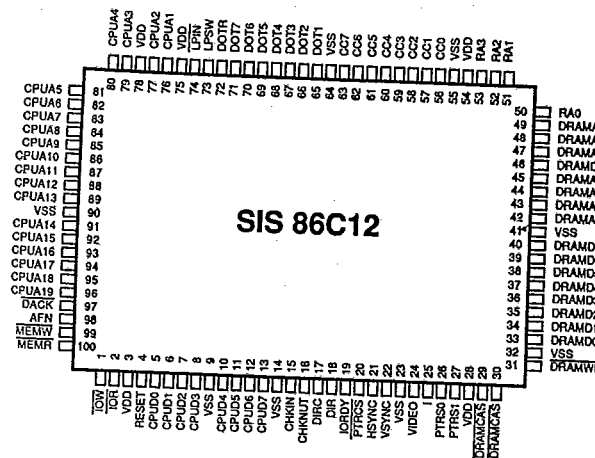

MICROCOMPUTER & PERIPHERAL IC

SIS 86C12 Single Chip MGA

FEATURE

- Fully IBM PC Monochrome Display Adapter Compatible
- Fully Hercules Graphics Adapter Compatible
- Support Light Pen Function
- Support Direct-Drive Monitor
- Support 3 Selectable Printer Port Addresses
- 100-Pin Flat Package
- Minimum PCB Space Requirement

PIN ASSIGNMENT

SIS 86C22 Single Chip MGP

FEATURE

- Fully IBM PC Monochrome Display Adapter Compatible
- Fully Hercules Graphics Adapter Compatible
- Fully IBM PC Printer Adapter Compatible
- 84-pin Flat Package
- Built in C.G. ROM
- Built-in 6845 Compatible CRT Controller

PIN ASSIGNMENT